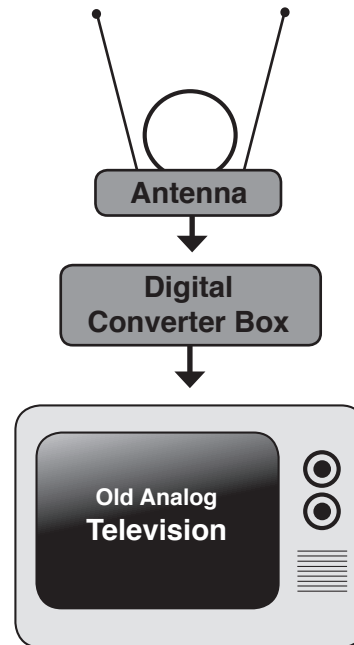

How to Get Better Life Broadcasting Over-the-Air

Digital Ready TV

Older Analog TV

Option: Include Satellite or Cable Box

Option: Include Satellite or Cable Box

Need further assistance? Please call (541) 474-3089 during regular business hours.