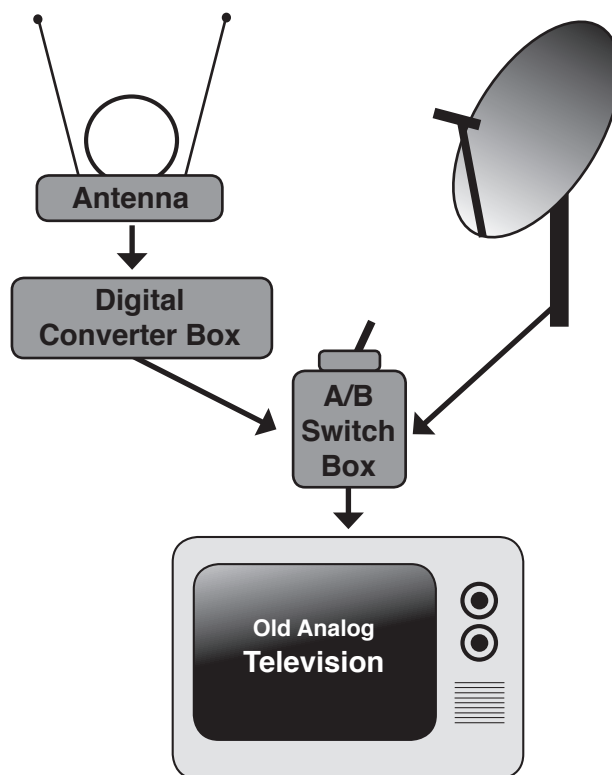

How to Get Better Life Broadcasting Over-the-Air

Digital Ready TV

Older Analog TV

Option: Include Satellite or Cable Box

Option: Include Satellite or Cable Box

Need further assistance? Please call (541) 474-3089 during regular business hours.

CHANNELS

Dish Network & DirecTV

Channel 30

Curry, Jackson, Josephine
Klamath, Lake & Siskiyou Counties

Channel 36

Benton, Coos, Douglas & Lane Counties

CITY	CABLE	UHF
Ashland	22	18
Astoria	•	42
Bandon	12	•
Brookings	21	•
Canyonville	21	•
Cave Junction	•	30.1
Coos Bay	12	44
Coquille	12	•
Corvallis	12	•
Crescent City, CA	21	•
Eugene	12	53
Eureka, CA	•	9
Gold Beach	21	•
Grants Pass	22	22/30.1/47
Klamath Falls	6	30.1
Long Beach, WA	•	42
Medford	22	18/23
Merlin	•	30.1
Mt. Shasta, CA	96	•
Myrtle Creek	21	•
Portland	•	36.1
Port Orford	12	•
Redding, CA	•	33
Reedsport	12	•
Reno, NV	•	14.5
Rogue River	22	30.1
Roseburg	21	36.1/47
Salem	•	36.1
San Francisco, CA	•	(Soon!)
Shady Cove	•	23
Springfield	12	53
Sutherlin	21	•
Tillamook	•	26
Vancouver, WA	•	36.1
Winston	21	•
Yreka, CA	13	30.1