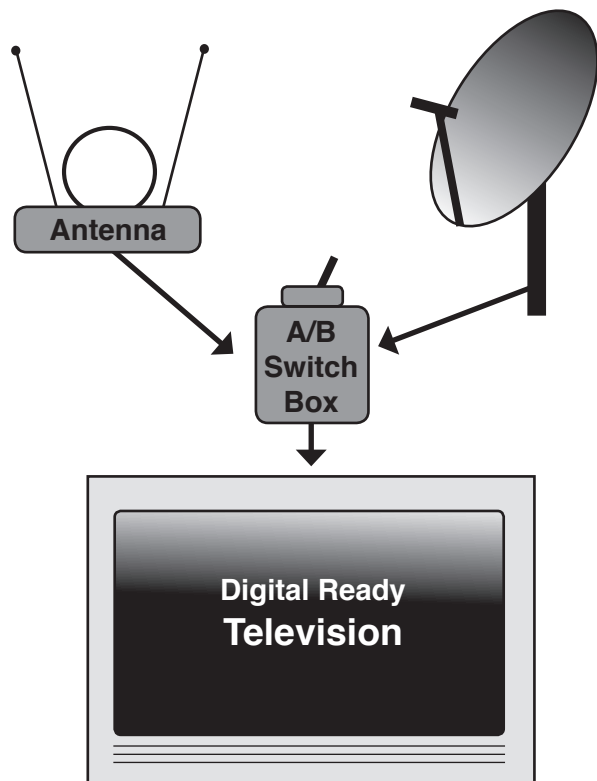

How to Get Better Life Broadcasting Over-the-Air

Digital Ready TV

Older Analog TV

Option: Include Satellite or Cable Box

Option: Include Satellite or Cable Box

Need further assistance? Please call (541) 474-3089 during regular business hours.